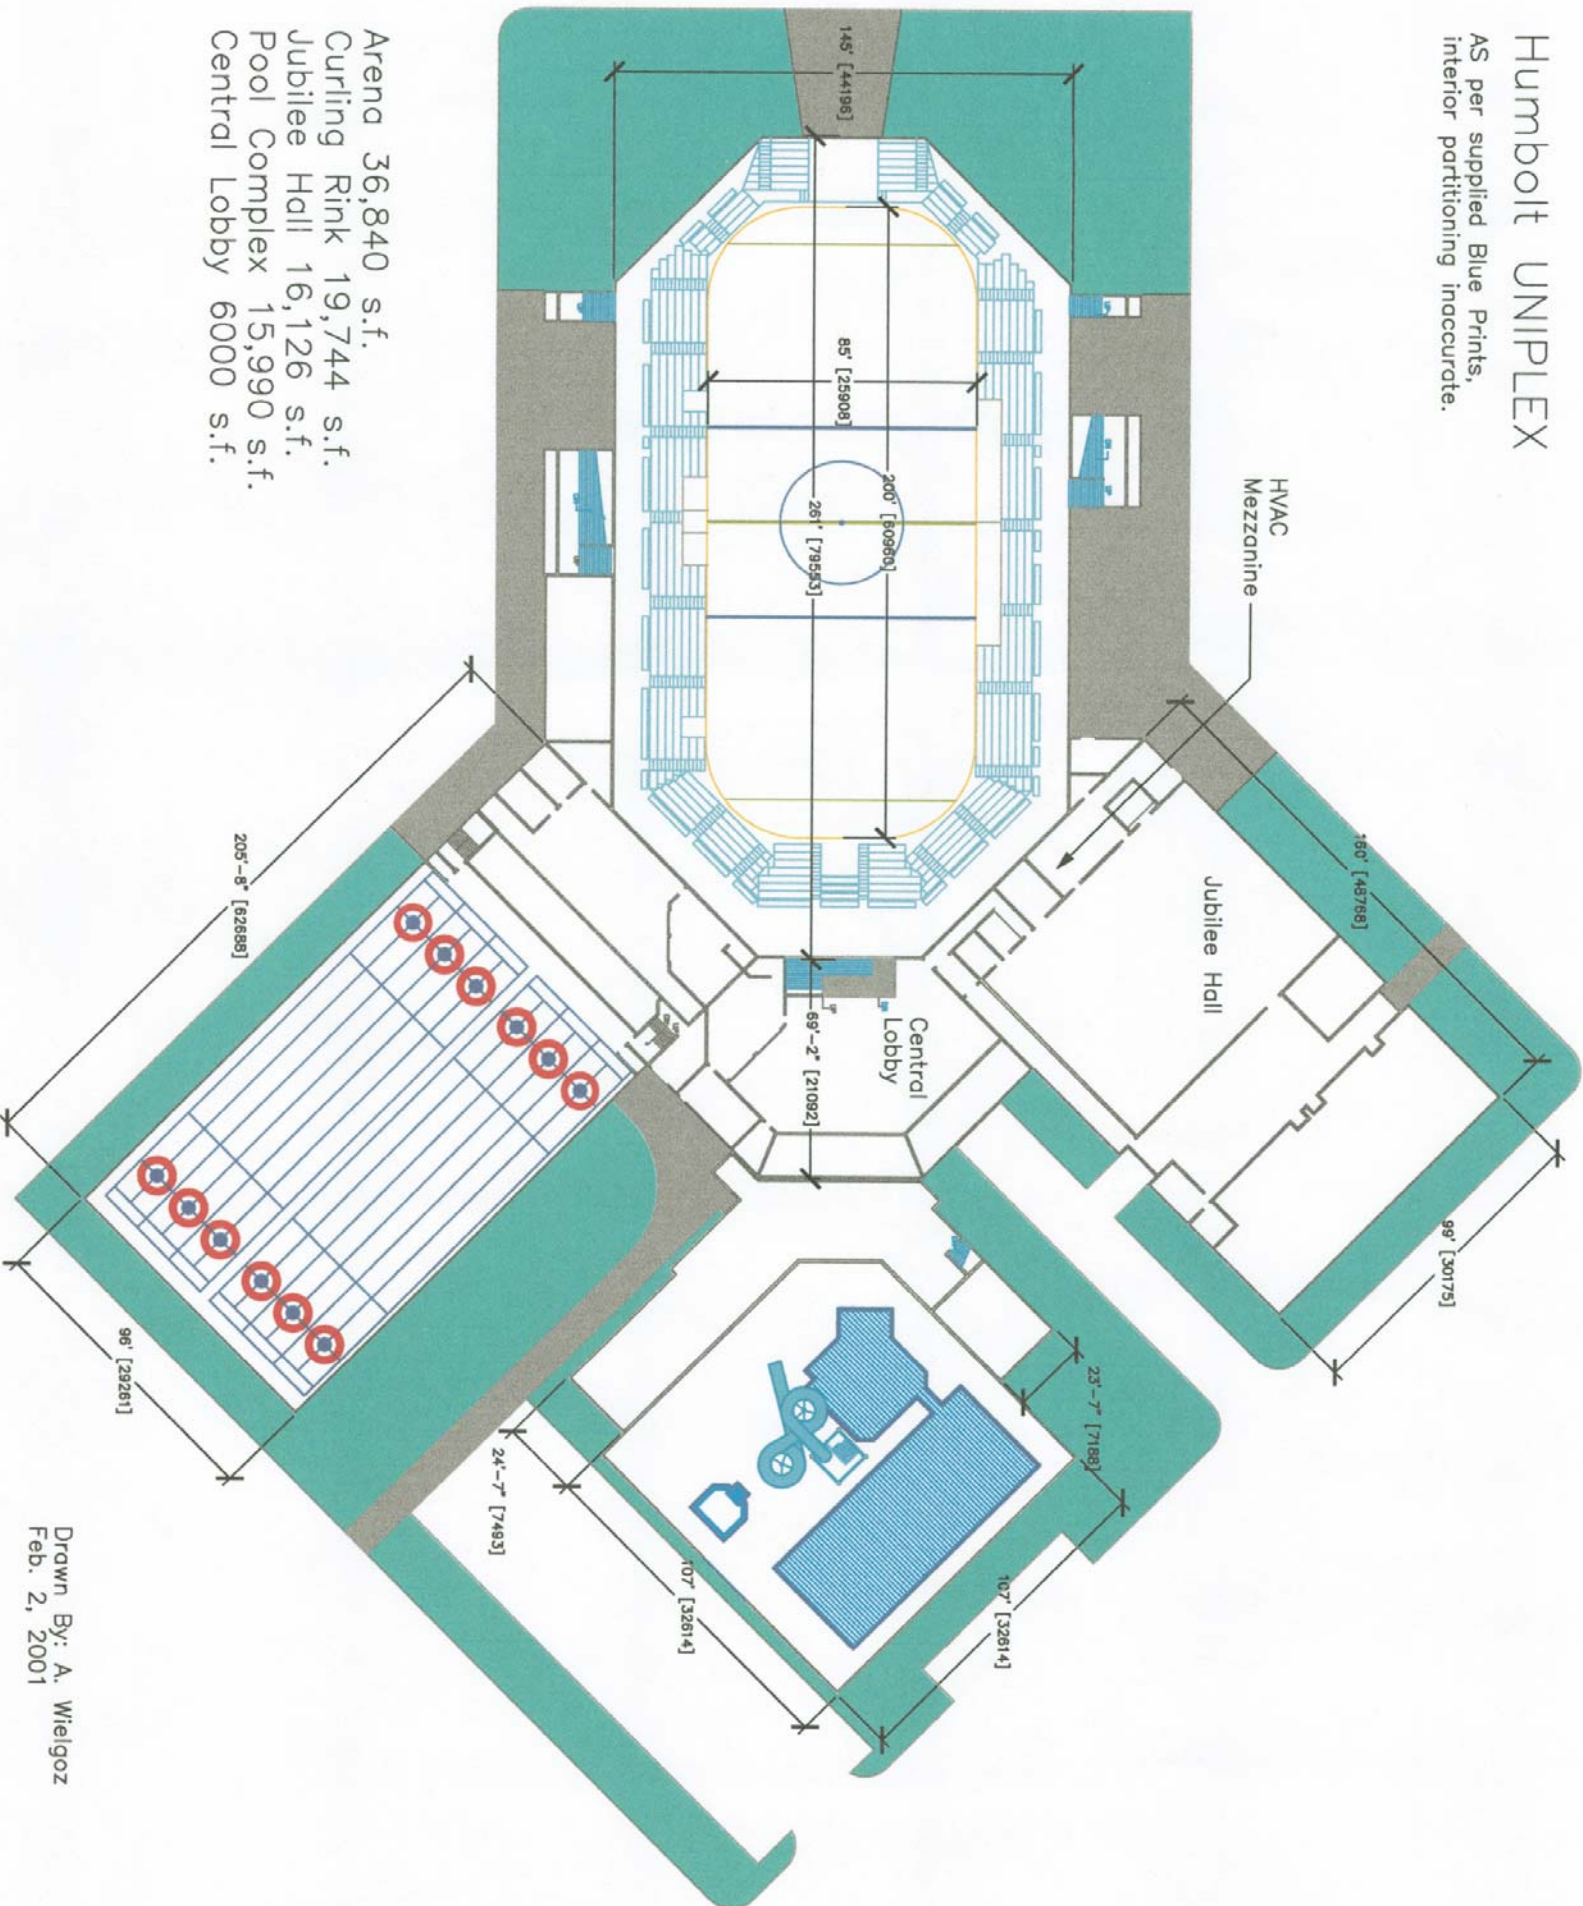

Humbolt UNIPLEX

AS per supplied Blue Prints,
interior partitioning inaccurate.

Arena 36,840 s.f.
Curling Rink 19,744 s.f.
Jubilee Hall 16,126 s.f.
Pool Complex 15,990 s.f.
Central Lobby 6000 s.f.

Drawn By: A. Wielgoz
Feb. 2, 2001